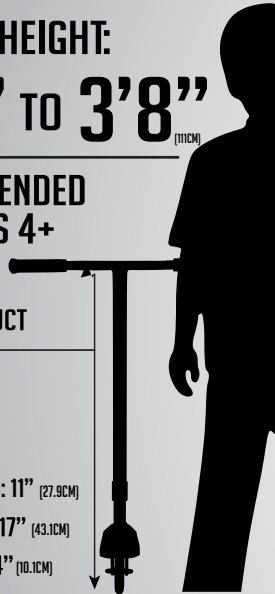

MADD GEAR MASS RANGE

AGE RECOMMENDATION

3+

CHILDS HEIGHT:
2'6" (76CM) TO 4'3" (129CM)

RECOMMENDED
FOR AGES 3+

PRODUCT HEIGHT:
MINIMUM: 22.5" (57CM)
MAXIMUM: 31.8" (80.7CM)

FOOT PLATFORM: 11.8" (30CM)
DECK LENGTH: 17" (43.1CM)
DECK WIDTH: 3.5" (8.9CM)

(NC) - NYLON CORE

(AC) - ALLOY CORE

MASS GEAR SPECIALTY RANGE

AGE RECOMMENDATION

4+

CHILDS HEIGHT:
2'6" TO 3'8"
(76CM) (111CM)

RECOMMENDED
FOR AGES 4+

TOTAL PRODUCT
HEIGHT:
30.5" (77.4CM)

FOOT PLATFORM: **11"** (27.9CM)

DECK LENGTH: **17"** (43.1CM)

DECK WIDTH: **4"** (10.1CM)

6+

CHILDS HEIGHT:
3'7" TO 4'3"
(109CM) (128CM)

RECOMMENDED
FOR AGES 6+

TOTAL PRODUCT
HEIGHT:
31.5" (77.4CM)

FOOT PLATFORM: **13.5"** (34.2CM)

DECK LENGTH: **19.5"** (49.5CM)

DECK WIDTH: **4"** (10.1CM)

8+

CHILDS HEIGHT:
4' TO 5'10"
(121CM) (178CM)

RECOMMENDED
FOR AGES 8+

TOTAL PRODUCT
HEIGHT:
33" (83.8CM)

FOOT PLATFORM: **13.5"** (34.2CM)

DECK LENGTH: **19.5"** (49.5CM)