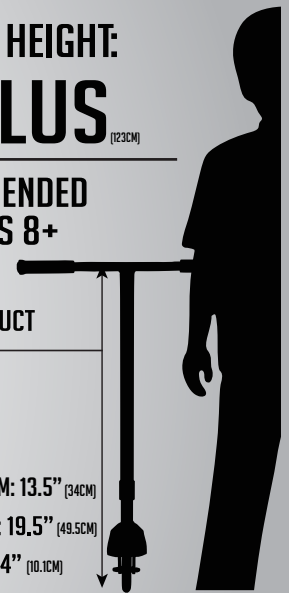

MADD GEAR MASS RANGE

AGE RECOMMENDATION

3+

CHILDS HEIGHT:
2'6" (76CM) TO 4'3" (129CM)

RECOMMENDED
FOR AGES 3+

PRODUCT HEIGHT:
MINIMUM: 22.5" (57CM)
MAXIMUM: 31.8" (80.7CM)

FOOT PLATFORM: 11.8" (30CM)
DECK LENGTH: 17" (43.1CM)
DECK WIDTH: 3.5" (8.9CM)

4+

CHILDS HEIGHT:
2'6" (76CM) TO 3'8" (111CM)

RECOMMENDED
FOR AGES 4+

TOTAL PRODUCT
HEIGHT:
29" (73.6CM)

FOOT PLATFORM: 11" (28CM)
DECK LENGTH: 17" (43.1CM)
DECK WIDTH: 4" (10.1CM)

6+

CHILDS HEIGHT:
3'7" (109CM) TO 4'3" (129CM)

RECOMMENDED
FOR AGES 6+

TOTAL PRODUCT
HEIGHT:
30" (76.2CM)

FOOT PLATFORM: 13.5" (34CM)
DECK LENGTH: 19.5" (49.5CM)
DECK WIDTH: 4" (10.1CM)

8+

CHILDS HEIGHT:
4' PLUS (123CM)

RECOMMENDED
FOR AGES 8+

TOTAL PRODUCT
HEIGHT:
31" (78.7CM)

FOOT PLATFORM: 13.5" (34CM)
DECK LENGTH: 19.5" (49.5CM)
DECK WIDTH: 4" (10.1CM)

	BARS	WHEELS
ALLOY KICK	14.5X14"	100MM <small>(NC)</small>
	TO	
	23.5X14"	
	37X35CM	
	TO	
	59X35CM	

	BARS	WHEELS
CARVE SHREDDER	19X16.5"	100MM <small>(NC)</small>
	48X42CM	
WHIP MINI PRO(X)	19X16.5"	100MM <small>(NC)</small>
	48X42CM	
KICK MINI PRO	19X16.5"	100MM <small>(NC)</small>
	48X42CM	