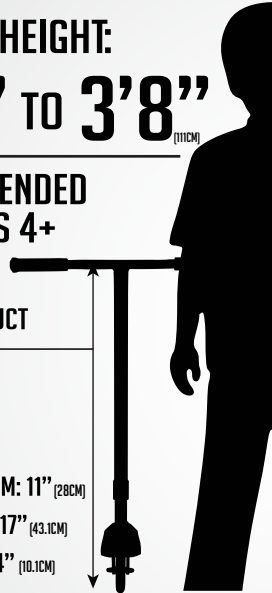

MADD GEAR MASS RANGE

AGE RECOMMENDATION

3+

CHILDS HEIGHT:
2'6" (76CM) TO 4'3" (129CM)

RECOMMENDED
FOR AGES 3+

PRODUCT HEIGHT:
MINIMUM: 22.5" (57CM)
MAXIMUM: 31.8" (80.7CM)

FOOT PLATFORM: 11.8" (30CM)
DECK LENGTH: 17" (43.1CM)
DECK WIDTH: 3.5" (8.9CM)

4+

CHILDS HEIGHT:
2'6" (76CM) TO 3'8" (111CM)

RECOMMENDED
FOR AGES 4+

TOTAL PRODUCT
HEIGHT:
29" (73.6CM)

FOOT PLATFORM: 11" (28CM)
DECK LENGTH: 17" (43.1CM)
DECK WIDTH: 4" (10.1CM)

6+

CHILDS HEIGHT:
3'7" (109CM) TO 4'3" (129CM)

RECOMMENDED
FOR AGES 6+

TOTAL PRODUCT
HEIGHT:
30" (76.2CM)

FOOT PLATFORM: 13.5" (34CM)
DECK LENGTH: 19.5" (49.5CM)
DECK WIDTH: 4" (10.1CM)

8+

CHILDS HEIGHT:
4' PLUS (123CM)

RECOMMENDED
FOR AGES 8+

TOTAL PRODUCT
HEIGHT:
31" (78.7CM)

FOOT PLATFORM: 13.5" (34CM)
DECK LENGTH: 19.5" (49.5CM)
DECK WIDTH: 4" (10.1CM)

	BARS	WHEELS
ALLOY KICK	14.5X14"	100MM <small>(NC)</small>
	TO	
	23.5X14"	
	37X35CM	
	TO	
	59X35CM	

	BARS	WHEELS
CARVE SHREDDER	19X16.5"	100MM <small>(NC)</small>
	48X42CM	
WHIP MINI PRO(X)	19X16.5"	100MM <small>(NC)</small>
	48X42CM	
KICK MINI PRO	19X16.5"	100MM <small>(NC)</small>
	48X42CM	