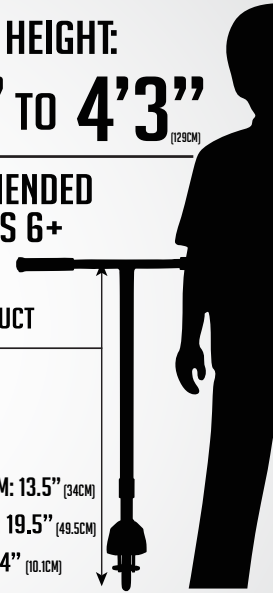

MADD GEAR MASS RANGE

AGE RECOMMENDATION

3+

CHILDS HEIGHT:
2'6" (76CM) TO 4'3" (129CM)

RECOMMENDED
FOR AGES 3+

PRODUCT HEIGHT:
MINIMUM: 22.5" (57CM)
MAXIMUM: 31.8" (80.7CM)

FOOT PLATFORM: 11.8" (30CM)
DECK LENGTH: 17" (43.1CM)
DECK WIDTH: 3.5" (8.9CM)

4+

CHILDS HEIGHT:
2'6" (76CM) TO 3'8" (111CM)

RECOMMENDED
FOR AGES 4+

TOTAL PRODUCT
HEIGHT:
29" (73.6CM)

FOOT PLATFORM: 11" (28CM)
DECK LENGTH: 17" (43.1CM)
DECK WIDTH: 4" (10.1CM)

6+

CHILDS HEIGHT:
3'7" (109CM) TO 4'3" (129CM)

RECOMMENDED
FOR AGES 6+

TOTAL PRODUCT
HEIGHT:
30" (76.2CM)

FOOT PLATFORM: 13.5" (34CM)
DECK LENGTH: 19.5" (49.5CM)
DECK WIDTH: 4" (10.1CM)

8+

CHILDS HEIGHT:
4' PLUS (123CM)

RECOMMENDED
FOR AGES 8+

TOTAL PRODUCT
HEIGHT:
31" (78.7CM)

FOOT PLATFORM: 13.5" (34CM)
DECK LENGTH: 19.5" (49.5CM)
DECK WIDTH: 4" (10.1CM)

	BARS	WHEELS
ALLOY KICK	14.5X14"	100MM <small>(NC)</small>
	TO	
	23.5X14"	
	37X35CM	
	TO	
	59X35CM	

	BARS	WHEELS
CARVE SHREDDER	19X16.5"	100MM <small>(NC)</small>
	48X42CM	
WHIP MINI PRO(X)	19X16.5"	100MM <small>(NC)</small>
	48X42CM	
KICK MINI PRO	19X16.5"	100MM <small>(NC)</small>
	48X42CM	