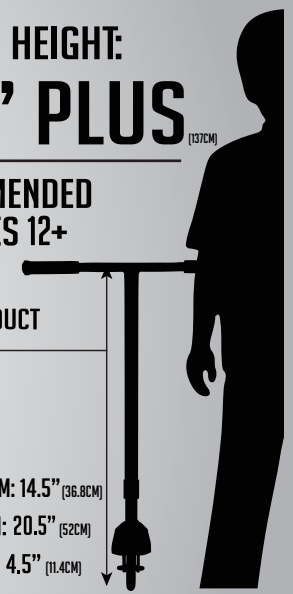

FOOT PLATFORM: **11"** (27.9CM)

DECK LENGTH: **17"** (43.1CM)

DECK WIDTH: **4"** (10.1CM)

6+

CHILDS HEIGHT:
3'7" TO 4'3"
(109CM) (128CM)

RECOMMENDED
FOR AGES 6+

TOTAL PRODUCT
HEIGHT:
31.5" (77.4CM)

FOOT PLATFORM: **13.5"** (34.2CM)

DECK LENGTH: **19.5"** (49.5CM)

DECK WIDTH: **4"** (10.1CM)

8+

CHILDS HEIGHT:
4' TO 5'10"
(121CM) (178CM)

RECOMMENDED
FOR AGES 8+

TOTAL PRODUCT
HEIGHT:
33" (83.8CM)

FOOT PLATFORM: **13.5"** (34.2CM)

DECK LENGTH: **19.5"** (49.5CM)

DECK WIDTH: **4.5"** (11.4CM)

12+

CHILDS HEIGHT:
4'6" PLUS
(137CM)

RECOMMENDED
FOR AGES 12+

TOTAL PRODUCT
HEIGHT:
34" (86.3CM)

FOOT PLATFORM: **14.5"** (36.8CM)

DECK LENGTH: **20.5"** (52CM)

DECK WIDTH: **4.5"** (11.4CM)

VX7 MINI PRO | BARS: **22X18"** 56X45CM | WHEELS: **100MM** (AC)

VX7 PRO | BARS: **23X21"** 58X53CM | WHEELS: **100MM** (AC)

VX7 TEAM | BARS: **24X23"** 61X58CM | WHEELS: **110MM** (AC)

VX7 NITRO | BARS: **25X24"** 63X61CM | WHEELS: **120MM** (AC)
VX7 EXTREME | BARS: **25X24"** 63X61CM | WHEELS: **120MM** (AC)