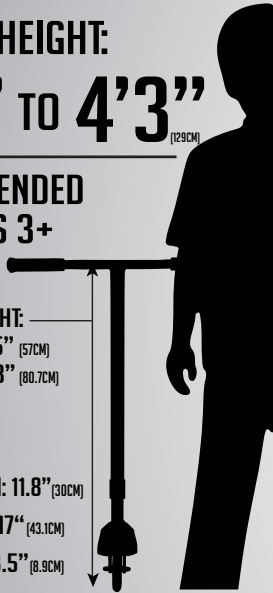

MADD GEAR MASS RANGE

AGE RECOMMENDATION

3+

CHILDS HEIGHT:
2'6" (76CM) TO 4'3" (129CM)

RECOMMENDED
FOR AGES 3+

PRODUCT HEIGHT:
MINIMUM: 22.5" (57CM)
MAXIMUM: 31.8" (80.7CM)

FOOT PLATFORM: 11.8" (30CM)
DECK LENGTH: 17" (43.1CM)
DECK WIDTH: 3.5" (8.9CM)

4+

CHILDS HEIGHT:
2'6" (76CM) TO 3'8" (111CM)

RECOMMENDED
FOR AGES 4+

TOTAL PRODUCT
HEIGHT:
29" (73.6CM)

FOOT PLATFORM: 11" (28CM)
DECK LENGTH: 17" (43.1CM)
DECK WIDTH: 4" (10.1CM)

6+

CHILDS HEIGHT:
3'7" (109CM) TO 4'3" (129CM)

RECOMMENDED
FOR AGES 6+

TOTAL PRODUCT
HEIGHT:
30" (76.2CM)

FOOT PLATFORM: 13.5" (34CM)
DECK LENGTH: 19.5" (49.5CM)
DECK WIDTH: 4" (10.1CM)

8+

CHILDS HEIGHT:
4' PLUS (123CM)

RECOMMENDED
FOR AGES 8+

TOTAL PRODUCT
HEIGHT:
31" (78.7CM)

FOOT PLATFORM: 13.5" (34CM)
DECK LENGTH: 19.5" (49.5CM)
DECK WIDTH: 4" (10.1CM)

	BARS	WHEELS
ALLOY KICK	14.5X14"	100MM <small>(NC)</small>
	TO	
	23.5X14"	
	37X35CM	
	TO	
	59X35CM	

	BARS	WHEELS
CARVE SHREDDER	19X16.5"	100MM <small>(NC)</small>
	48X42CM	
WHIP MINI PRO(X)	19X16.5"	100MM <small>(NC)</small>
	48X42CM	
KICK MINI PRO	19X16.5"	100MM <small>(NC)</small>
	48X42CM	